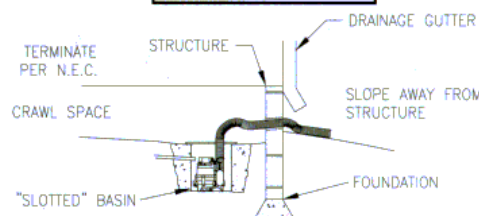

Crawl Space De-watering Pump Package

$ 277.00
108M53
$ 134.00
100786

Model 108-M53 is a 5 gallon size slotted basin with 24' of 1-1/4" ribbed hose for keeping your crawl space dry.

25" Tall Extension with lid for Crawl Space System

CRAWL SPACE APPLICATION