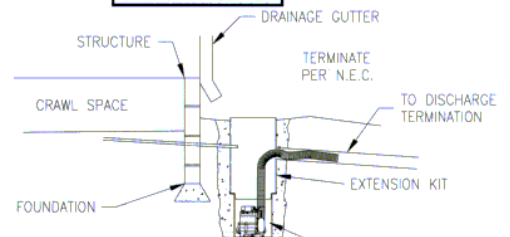

## Crawl Space De-watering Pump Package

\$ 277.00  
108M53  
 \$ 134.00  
100786

**Model 108-M53** is a 5 gallon size slotted basin with 24' of 1-1/4" ribbed hose for keeping your crawl space dry.

**25" Tall Extension with lid** for Crawl Space System

CRAWL SPACE APPLICATION

EXTERIOR APPLICATION